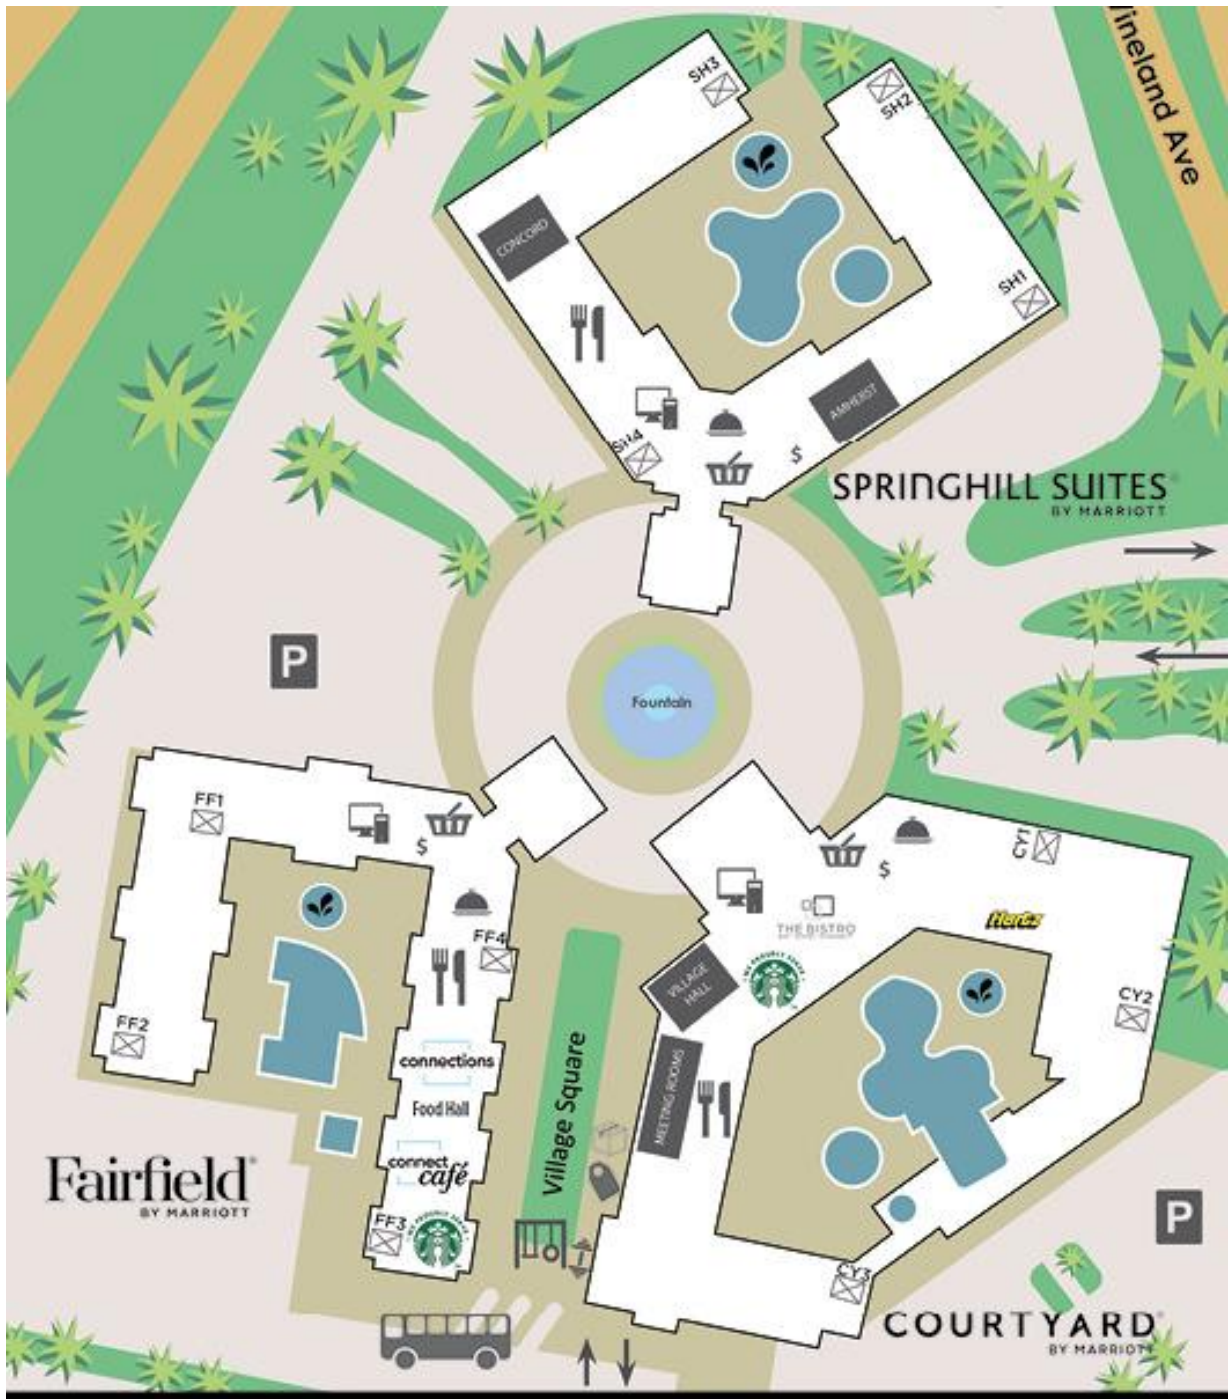

American Geriatrics Society Overflow

Shuttle Bus Information

Hotels

SpringHill Suites
Courtyard

Pick Up / Drop Off Locations

Marriott Village Bus Stop | Located at the end of the Village Square
The Dolphin Hotel Convention Entrance

Thursday, May 12th

Morning Shuttle: 6:05 AM – 11:00 AM

* Last shuttle leaves the Marriott Village at 11:00 AM

Evening Shuttle: 4:15 PM – 10:00 PM

* Last shuttle leaves the Dolphin Hotel at 10:00 PM

Friday, May 13th

Morning Shuttle: 6:05 AM – 11:00 AM

* Last shuttle leaves the Marriott Village at 11:00 AM

Evening Shuttle: 4:15 PM – 9:15 PM

* Last shuttle leaves the Dolphin Hotel at 9:15 PM

Saturday, May 14th

Morning Shuttle: 6:15 AM – 11:15 AM

* Last shuttle leaves the Marriott Village at 11:15 AM

All shuttles run on a continuous 30-minute loop

ENJOY OUR MARRIOTT VILLAGE AMENITIES.

- | | | |
|-----------------------|----------------------------|------------------------|
| Connections Food Hall | Pools | Shipping and Receiving |
| Connect Cafe | Splash Pad | Business Center |
| The Bistro | Village Fitness Center | Hertz Rental Car |
| Breakfast Area | Gift Shop | Guest Services |
| The Market | Shuttle Pick-up / Drop-off | ATM Machines |